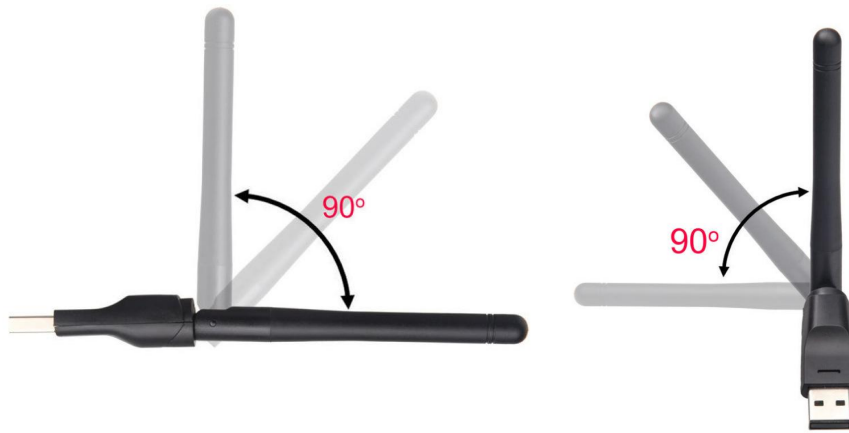

Super High Transmission Speed & Stable WiFi Signal

- 2dBi**
Gain antenna
- WiFi receive**
- Transmission efficiency**
- Multidimensional rotation**
- Strong compatibility**
- WiFi emission**

Station Mode / Receive Signal

Connect the computer or laptop to the existing wireless network, say goodbye to cables.

AP Mode / Transmit Signal

Establish your wireless LAN network, which provides Wi-Fi to your phone, tablet, laptop etc. when the wired internet is available on your computer.

Better Internet Experience

provide better wireless penetration,
rapid Internet experience

Support Simulated AP Function

Insert to computer that connected to network,
Set to AP mode, easily set up a wireless network